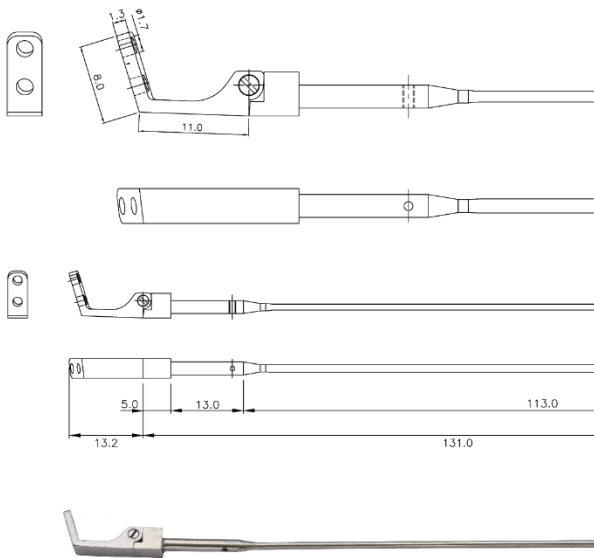

ART-2.2x3.0: Anti-rotation tube

Color Variations

Note: the hole size for the Anti-rotation tube: plus tolerance of $\Phi 1.6\text{mm}$

CA-TT/M01: Temple tip

Reference colors