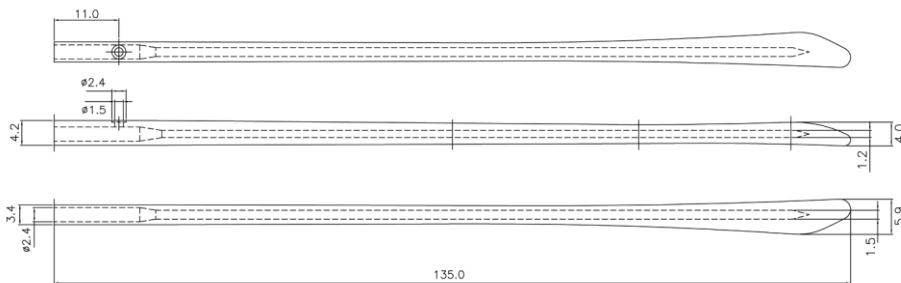

Flex temple and Anti-rotation tube

By using an anti-rotation tube in a well-design combination frame like the 2-pin design, it prevents corotation with the screw and can be easily screwed.

Anti-rotation tube: Gold Color

Note: the hole size for the Anti-rotation tube: plus tolerance of $\Phi 1.6\text{mm}$

CA-TT/M01: Temple tip

Reference colors