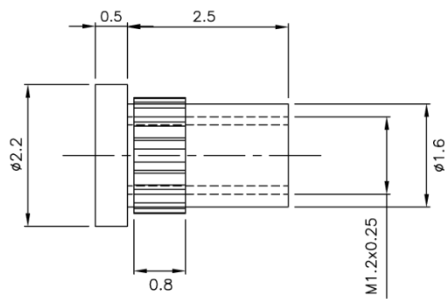

ART-2.2x3.0: Anti-rotation tube