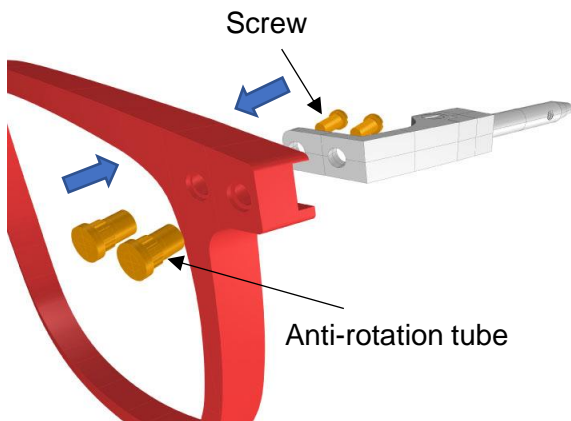

Flex temple and Anti-rotation tube

By using an anti-rotation tube in a well-design combination frame like the 2-pin design, it prevents corotation with the screw and can be easily screwed.

Anti-rotation tube: Gold Color

Note: the hole size for the Anti-rotation tube: plus tolerance of $\Phi 1.6\text{mm}$

CA-TT/M01: Temple tip

Reference colors